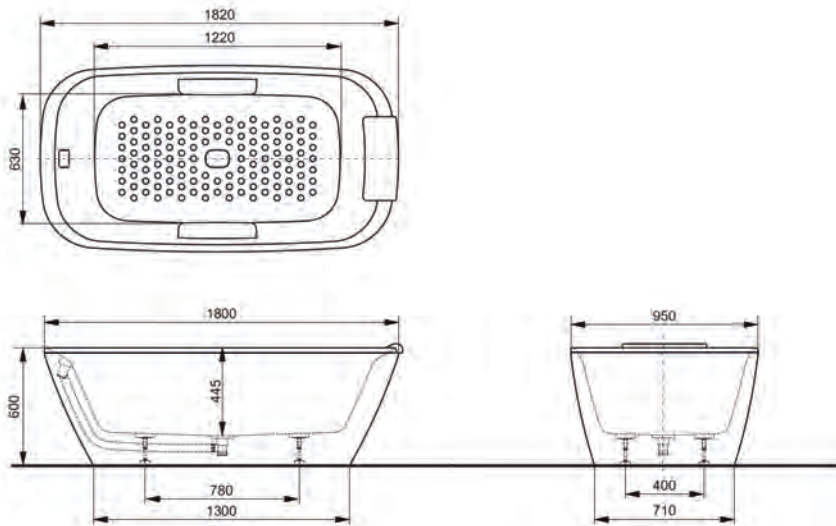

NEOREST

Free Standing Bathtub with Grip

Gold Braid Rim Design

Silver Braid Rim Design

PJY1886HPWMGE
PJY1886HPWMNE

Features

- Isinglass coating, creating various shine of Pearl luster effect
- Metal braid on the rim, providing an exquisite and luxurious styling effect
- Slip-Resistant surface
- Handgrips on both sides, considerate and delicate

Specifications

Size : 1800Wx 950D x 600H mm

Weight : 105 Kg

Material : Reinforced Marble

Actual Capacity : 310L

Pop-up waste : Included

Parts Description

- **PJY1886HPWMGE**
Reinforced Marble
Free Standing Bathtub
w/ Hand-Grips w/ Gold Color Braid
- **PJY1886HPWMNE**
Reinforced Marble
Free Standing Bathtub
w/ Hand-Grips w/ Silver Color Braid